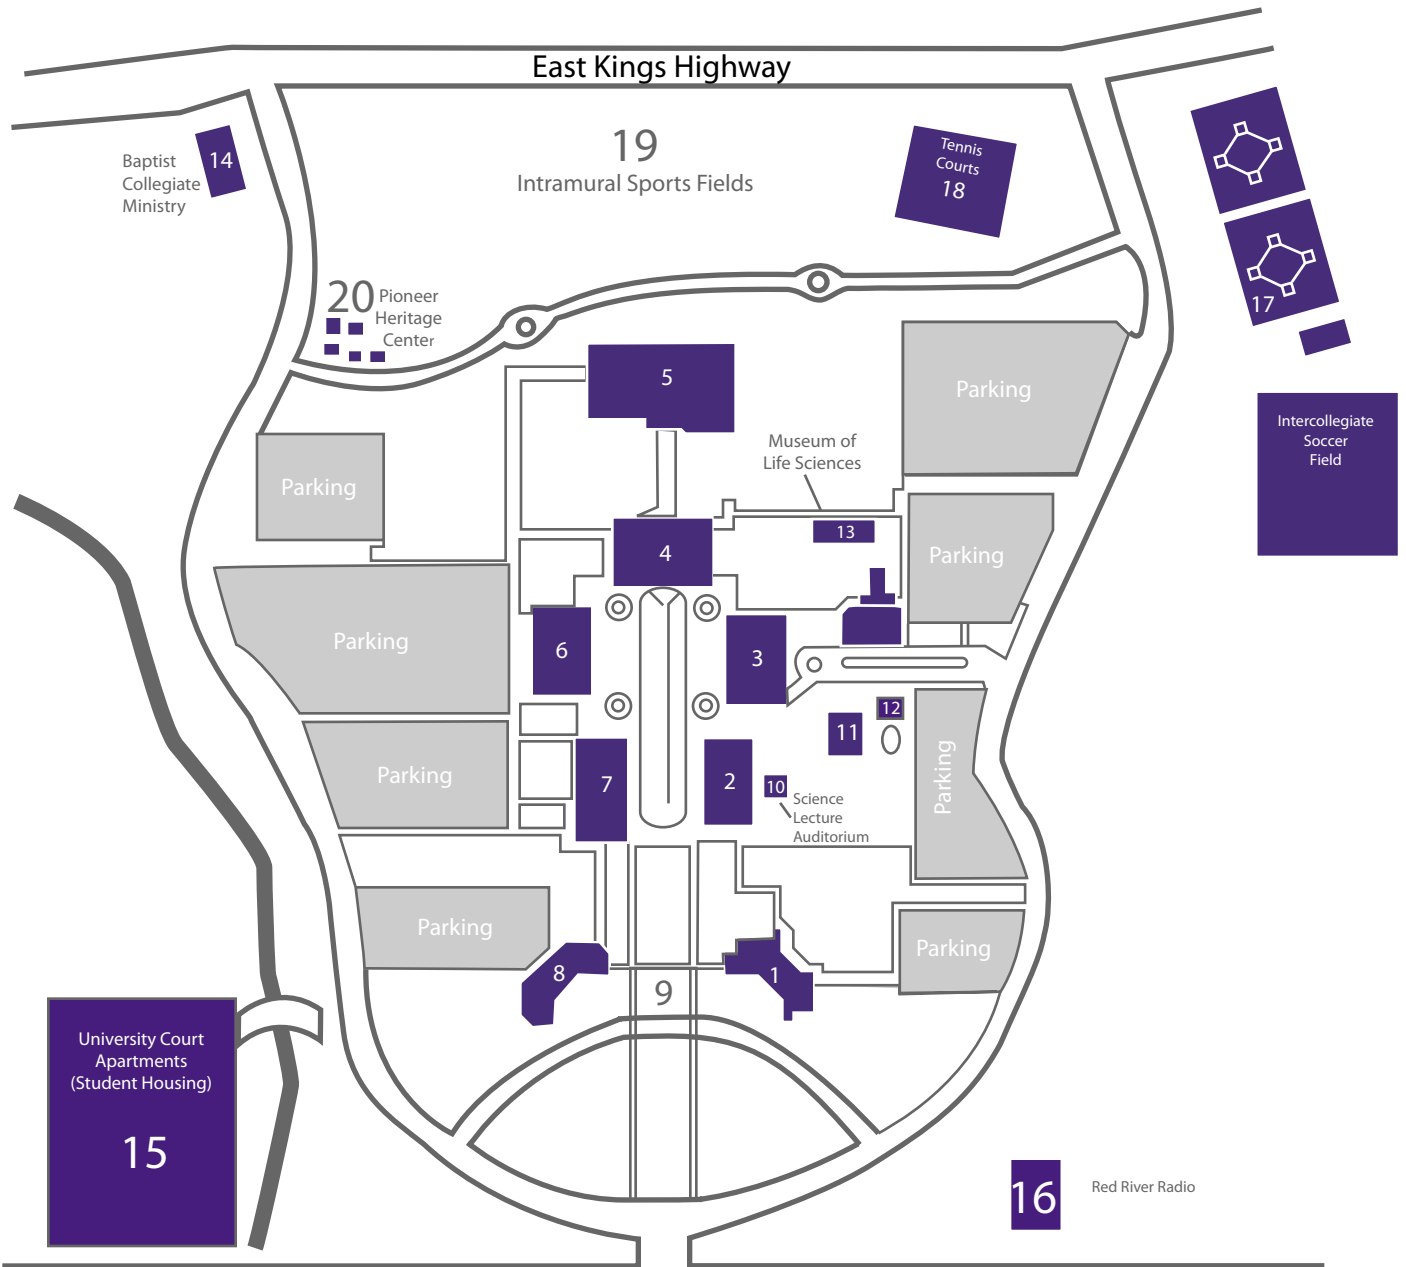

# LSUS

Youree Dr. / LA Hwy. 1 (8500 Block)

- 1 - Administration Building
- 2 - Science Building
- 3 - Technology Center and Bookstore
- 4 - University Center
- 5 - Health and Physical Education
- 6 - Business and Education Building
- 7 - Bronson Hall
- 8 - Noel Memorial Library
- 9 - Circle of Excellence Plaza
- 10 - Science Lecture Auditorium
- 11 - Power Plant

Millicent Way

- 12 - Physical Plant
- 13 - Museum of Life Sciences
- 14 - Baptist Collegiate Ministry
- 15 - University Court Apartments (Student Housing)
- 16 - Red River Radio
- 17 - Baseball Field
- 18 - Tennis Courts
- 19 - Intramural Sports Fields
- 20 - Pioneer Heritage Center
- 21 - Red River Watershed Management Institute