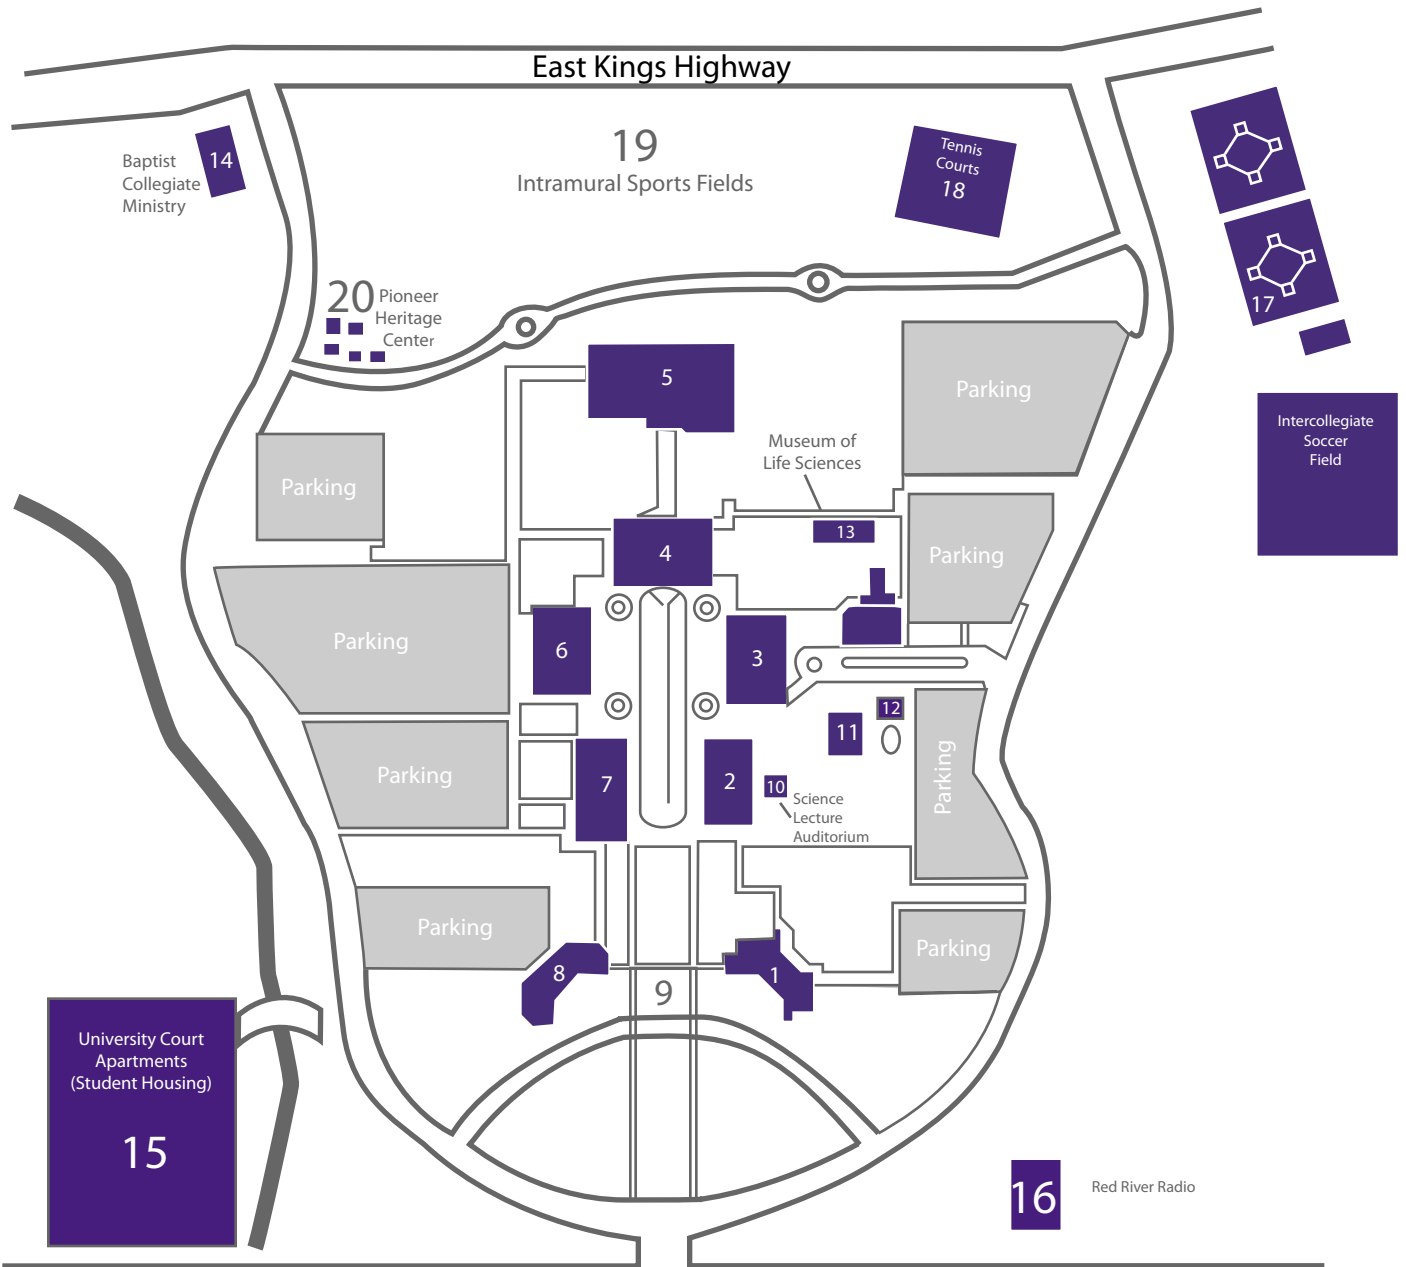

LSUS

Youree Dr. / LA Hwy. 1 (8500 Block)

Millicent Way

- 1 - Administration Building
- 2 - Science Building
- 3 - Technology Center and Bookstore
- 4 - University Center
- 5 - Health and Physical Education
- 6 - Business and Education Building
- 7 - Bronson Hall
- 8 - Noel Memorial Library
- 9 - Circle of Excellence Plaza
- 10 - Science Lecture Auditorium
- 11 - Power Plant

- 12 - Physical Plant
- 13 - Museum of Life Sciences
- 14 - Baptist Collegiate Ministry
- 15 - University Court Apartments (Student Housing)
- 16 - Red River Radio
- 17 - Baseball Field
- 18 - Tennis Courts
- 19 - Intramural Sports Fields
- 20 - Pioneer Heritage Center
- 21 - Red River Watershed Management Institute