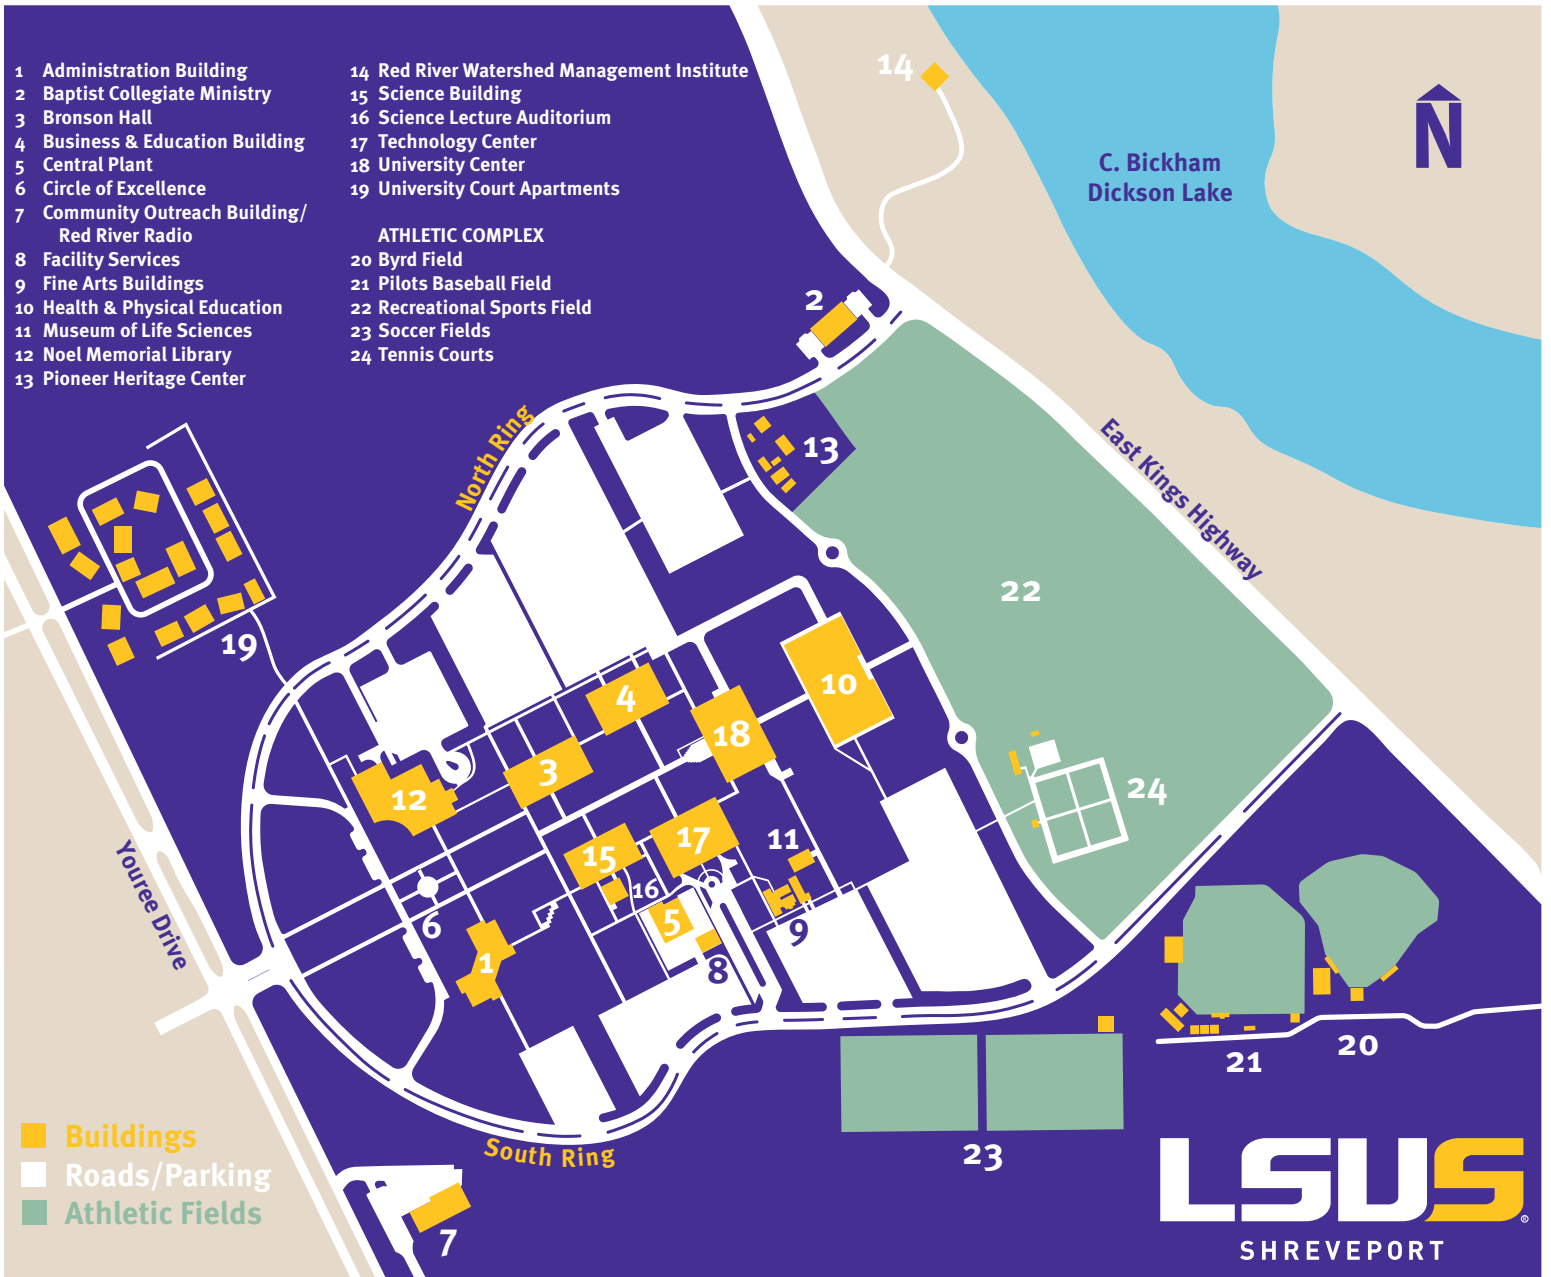

- 1 Administration Building
- 2 Baptist Collegiate Ministry
- 3 Bronson Hall
- 4 Business & Education Building
- 5 Central Plant
- 6 Circle of Excellence
- 7 Community Outreach Building/
Red River Radio
- 8 Facility Services
- 9 Fine Arts Buildings
- 10 Health & Physical Education
- 11 Museum of Life Sciences
- 12 Noel Memorial Library
- 13 Pioneer Heritage Center

- 14 Red River Watershed Management Institute
- 15 Science Building
- 16 Science Lecture Auditorium
- 17 Technology Center
- 18 University Center
- 19 University Court Apartments

ATHLETIC COMPLEX

- 20 Byrd Field
- 21 Pilots Baseball Field
- 22 Recreational Sports Field
- 23 Soccer Fields
- 24 Tennis Courts

LSUS
SHREVEPORT